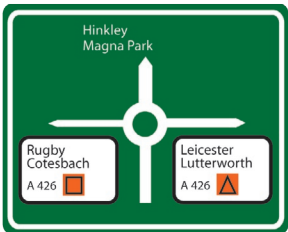

How to find us

Kingsway House
Leicester Rd
Lutterworth
LE17 4NJ

T: 01455 203134
F: 01455 203134
E: Info@envirotec-group.co.uk
www.envirotec-group.co.uk

Directions From the M1

At Junction 20 take the A4303 exit to Lutterworth/ Rugby/A426. On the motorway roundabout take the 3rd exit onto A4303/ Lutterworth/Rugby/A426

200m from the motorway roundabout you will come to the "jet plane" roundabout take the third exit to Leicester/Lutterworth A426 follow the road down and round through Lutterworth for approximately 1.5 miles, we are situated just off Leicester Rd on the right hand side. Look out for the square building with red doors. We are next to Key Parker and Hirecentres.com